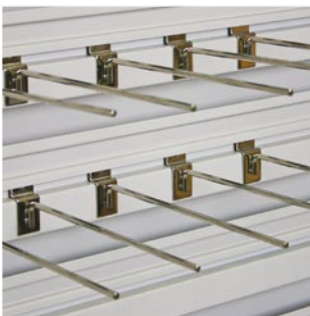

Slat-Wall Accessories

Standard accessories used with slat-wall systems quickly connect to the EZ Rail element, letting you hang a wide variety of items.